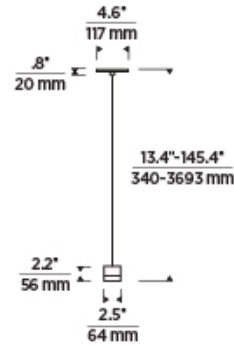

Natural Brass

LAMPING

Includes 120V-277V 4.3 watts, 299 delivered lumens, 3000K LED module. Dimmable with most LED compatible ELV, TRIAC and 0-10V dimmers. Ships with 12 feet of field-cutable matte black cord.

Black

Natural Brass

ORDERING INFORMATION

700TRSPGBLSHAPE OR SIZE	FINISH	LAMP
1R 1 LIGHT	NB NATURAL BRASS B NIGHTSHADE BLACK	-LED930 INTEGRATED LED 90 CRI 3000K 120V-277V UNV

700TRSPGBL _____

JOB NAME _____

NOTES _____

GABLE 1 LIGHT PENDANT

SPECIFICATIONS

HARDWARE MATERIAL	Metal
SHADE MATERIAL	Crystal
NET WEIGHT	
HEIGHT	2.2in
WIDTH	2.5in
LENGTH	2.5in
UP LIGHT / DOWN LIGHT / BOTH?	
WET LISTED	
DAMP LISTED	Yes
DRY LISTED	
MIN. HANGING HEIGHT	13.4in
MAX HANGING HEIGHT	145.4in
TOTAL CORD LENGTH	144in
TOTAL STEM LENGTH	
STEM QTY	
SLOPED CEILING ADAPTABLE?	Yes 45° Max
GENERAL LISTING	ETL Listed
INCLUDES	